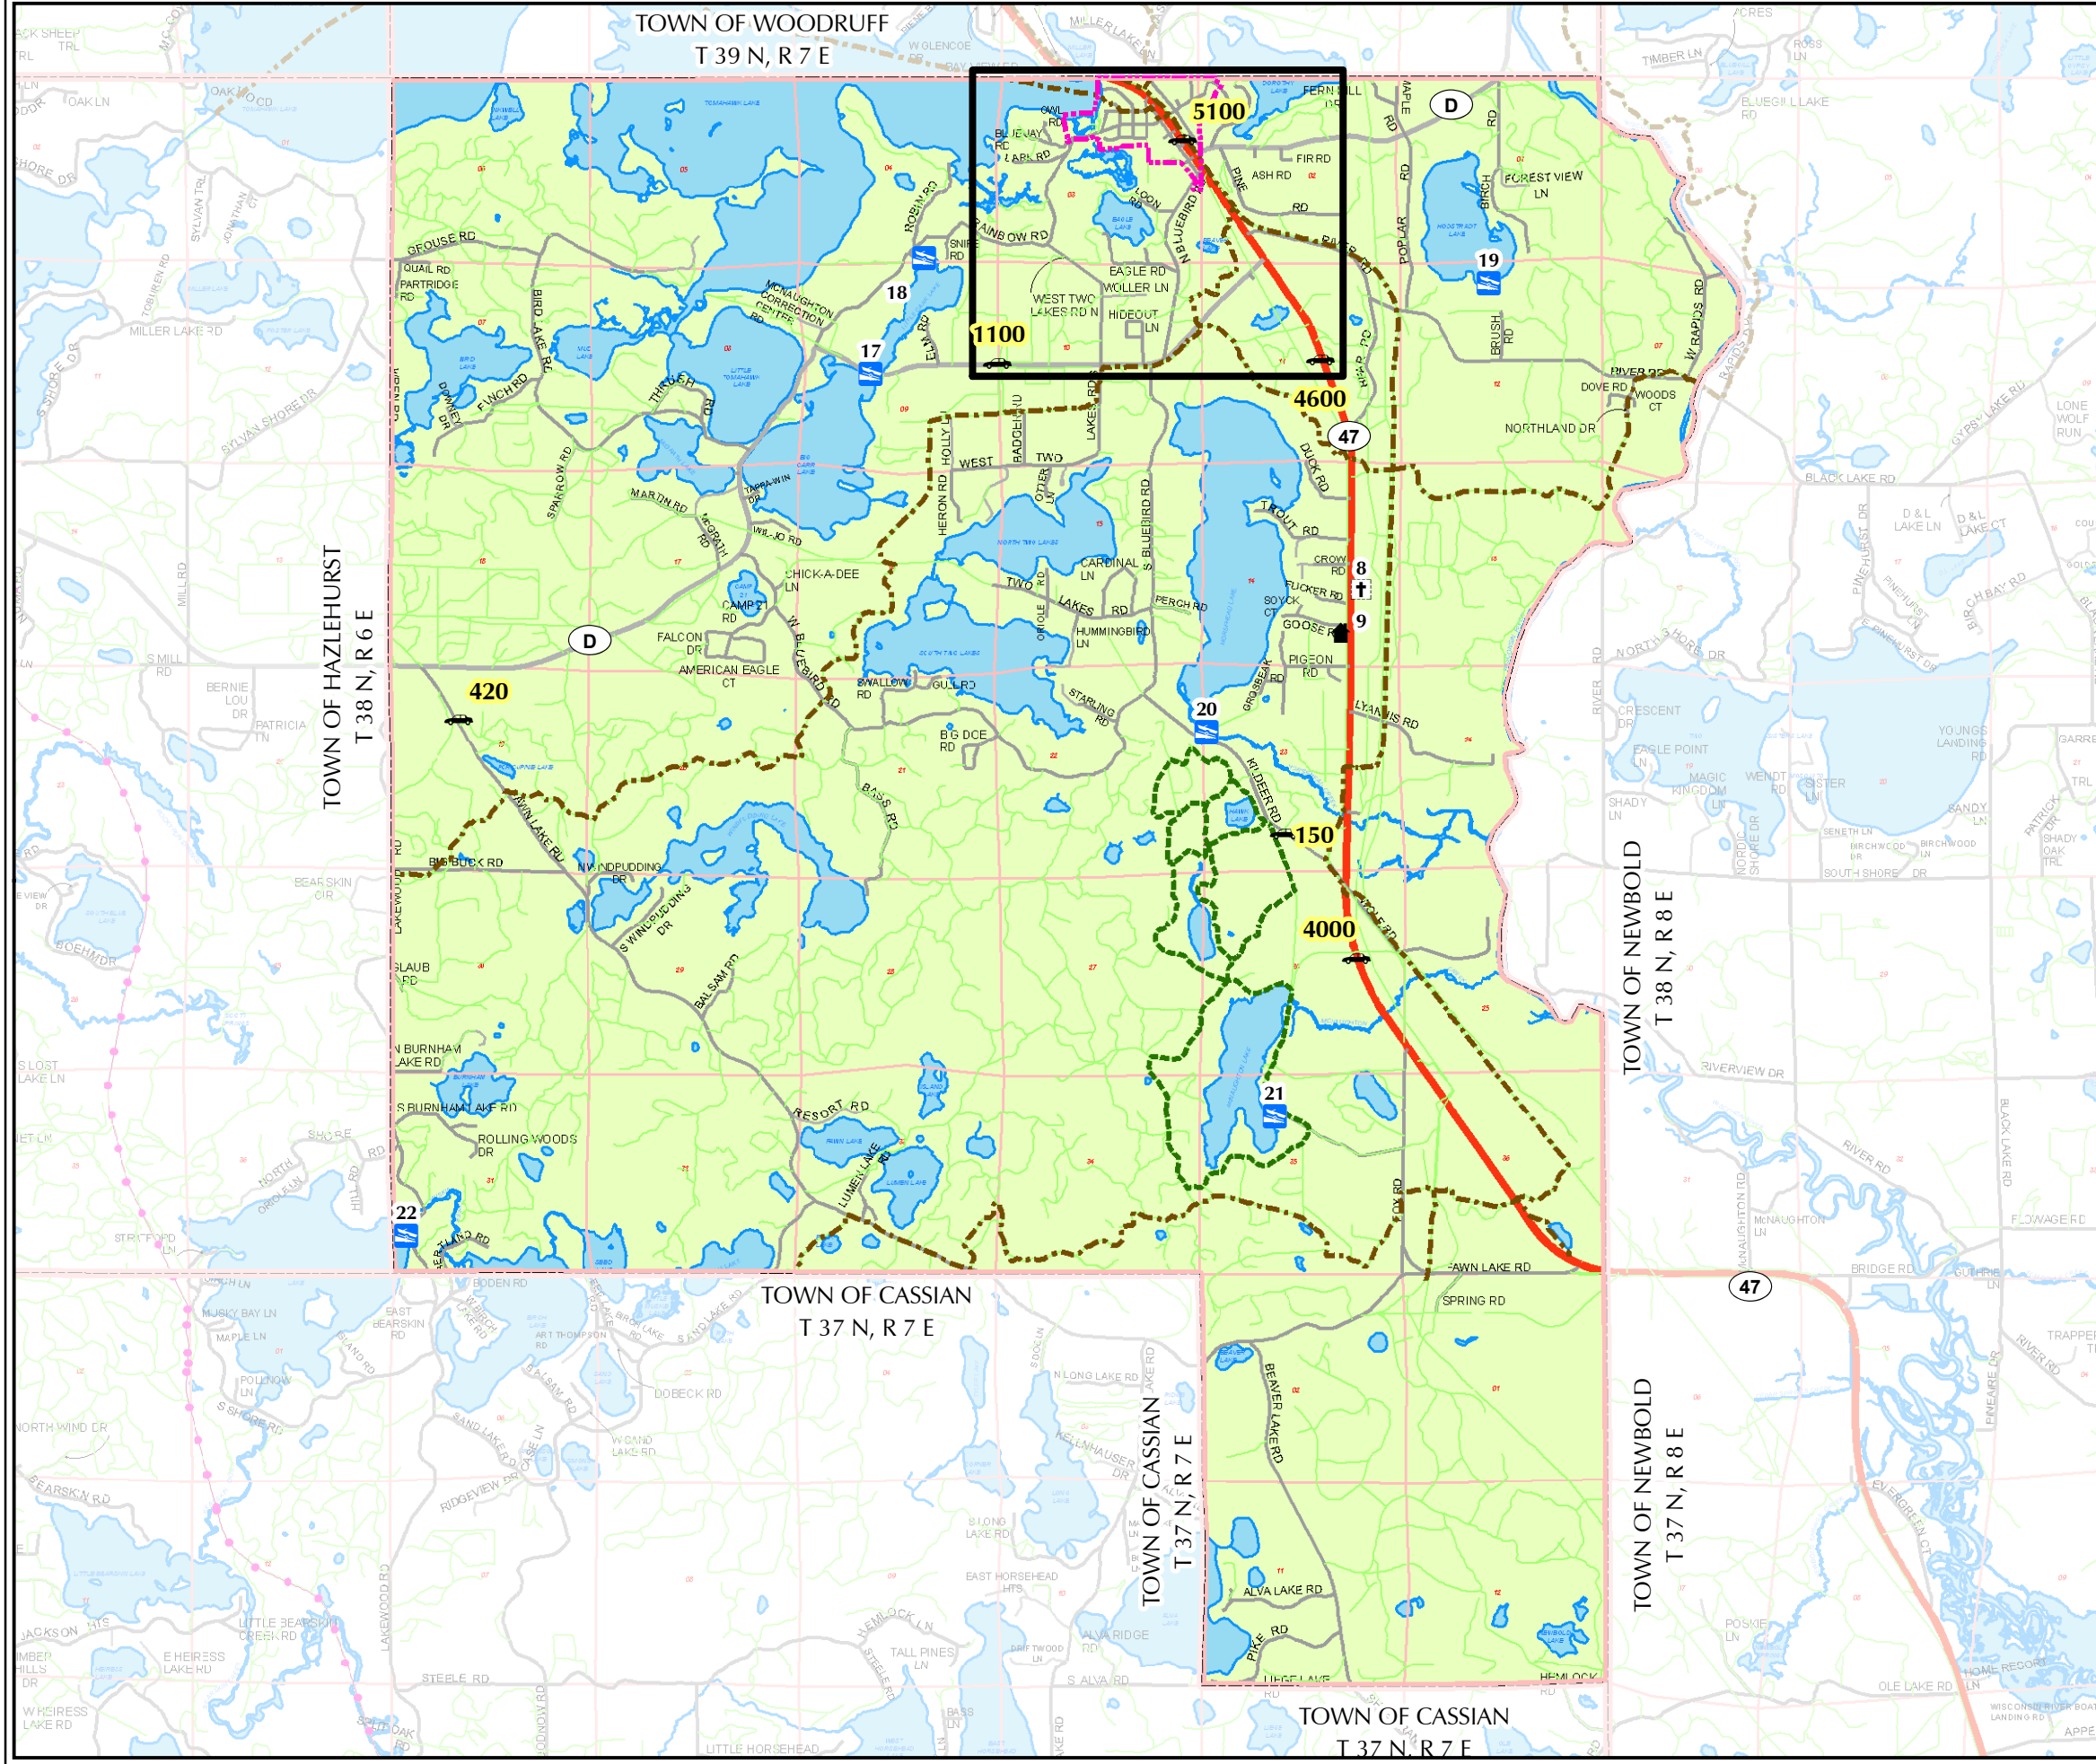

# MAP 4-1 COMMUNITY FACILITIES, SERVICES & TRANSPORTATION

Town of Lake Tomahawk  
Oneida County, Wisconsin

State of Wisconsin

**Legend**

State	Info Booth
County	Museum
Town	Town Hall/Community Center
Private	Commissioner of Public Lands
Streams/Rivers	Fire Station
Lakes/Ponds	Boat Launch
Civil Division	Post Office
Sections	Park
LT Sanitary District #1	Cemetery
Inset Map	Church
Bearskin State Trail	Public Parking
Snowmobile Trails	Elder Care
McNaughton Lake Trail	WW Treatment Plant
Miscellaneous Trails	
2003 Wisconsin DOT Annual Average Daily Traffic	

Source: Oneida County and Wisconsin DNR.

X:/GB/IE/2008/08/L006/GIS/mxd/Utilities/Facilities.mxd  
June 2, 2009 Drawn by: DAT Checked by: FPS